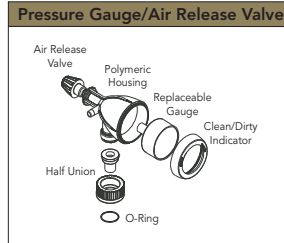

CL Filter

CL Series Specifications

Model Number	CL340	CL460	CL580
Filter Area	340 sq. ft.	460 sq. ft.	580 sq. ft.
Design Flow Rate	1 gpm/ft.²	1 gpm/ft.²	1 gpm/ft.²
Maximum Flow	135 gpm	180 gpm	225 gpm
Six Hour Capacity	48,600 gals.	64,800 gals.	81,000 gals.
Maximum Working Pressure	50 psi	50 psi	50 psi
Cartridges Required	4 (85 ft.² each)	4 (115 ft.² each)	4 (145 ft.² each)
Shipping Weight	93 lbs.	95 lbs.	101 lbs.
Height (A Dim)	41 inches	41 inches	47 inches
Footprint	25 inch circle	25 inch circle	25 inch circle
Distance Between Inlet and Outlet	8 inches	8 inches	8 inches