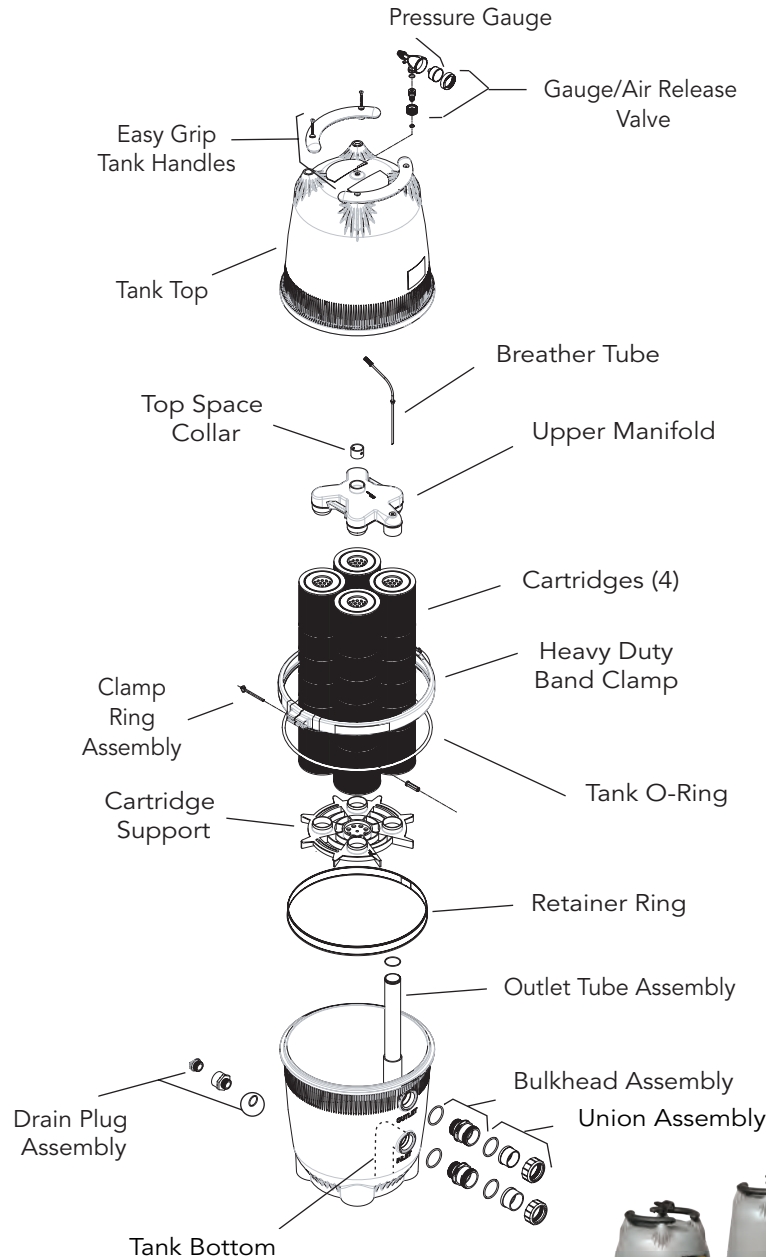

Designed for long-lasting reliability and high performance.

CL Series Filter At Work

Jandy CL Filters - *Ultra* Filtration

The combination Pressure Gauge/Air Release Valve can be positioned 360° for easy viewing and the Clean/Dirty indicator can be customized for each pool to make it easy to assess filter condition.

Filter Dimensions

CL Filter

CL Series Specifications

Model Number	CL340	CL460	CL580
Filter Area	340 sq. ft.	460 sq. ft.	580 sq. ft.
Design Flow Rate	1 gpm/ft. ²	1 gpm/ft. ²	1 gpm/ft. ²
Maximum Flow	135 gpm	180 gpm	225 gpm
Six Hour Capacity	48,600 gals.	64,800 gals.	81,000 gals.
Maximum Working Pressure	50 psi	50 psi	50 psi
Cartridges Required	4 (85 ft. ² each)	4 (115 ft. ² each)	4 (145 ft. ² each)
Shipping Weight	93 lbs.	95 lbs.	101 lbs.
Height (A Dim)	41 inches	41 inches	47 inches
Footprint	25 inch circle	25 inch circle	25 inch circle
Distance Between Inlet and Outlet	8 inches	8 inches	8 inches