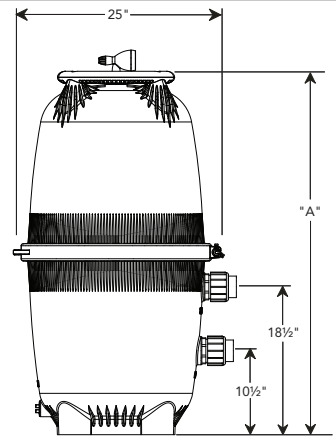

Designed for long-lasting reliability and high performance.

CL Series Filter At Work

Jandy CL Filters - *Ultra* Filtration

The combination Pressure Gauge/Air Release Valve can be positioned 360° for easy viewing and the Clean/Dirty indicator can be customized for each pool to make it easy to assess filter condition.

Filter Dimensions

CL Filter

CL Series Specifications

Model Number	CL340	CL460	CL580
Filter Area	340 sq. ft.	460 sq. ft.	580 sq. ft.
Design Flow Rate	1 gpm/ft. ²	1 gpm/ft. ²	1 gpm/ft. ²
Maximum Flow	135 gpm	180 gpm	225 gpm
Six Hour Capacity	48,600 gals.	64,800 gals.	81,000 gals.
Maximum Working Pressure	50 psi	50 psi	50 psi
Cartridges Required	4 (85 ft. ² each)	4 (115 ft. ² each)	4 (145 ft. ² each)
Shipping Weight	93 lbs.	95 lbs.	101 lbs.
Height (A Dim)	41 inches	41 inches	47 inches
Footprint	25 inch circle	25 inch circle	25 inch circle
Distance Between Inlet and Outlet	8 inches	8 inches	8 inches