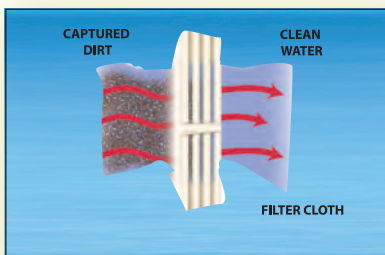

INDUSTRY PROVEN CARTRIDGES

Designed for long-lasting reliability and high performance.

CL Series Filter At Work